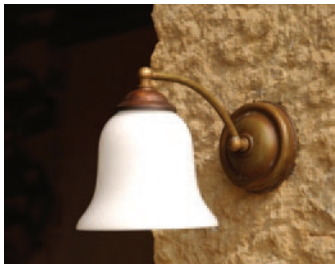

Luisa Miller

Aged brass interior sconce with straight milk glass shade. This sconce is also available with a plisse milk glass shade (LAR 172/P)

Specifications:

Width: 5 1/2"
Depth: 8 3/4"
Height: 8 3/4"

Shade Ø: 5 1/2"
Canopy Ø: 4"
Lamp: E26 Max 60W
Weight: 3.3 lbs

US LISTED FOR DRY AND DAMP LOCATIONS

Also Available:

LAR 173